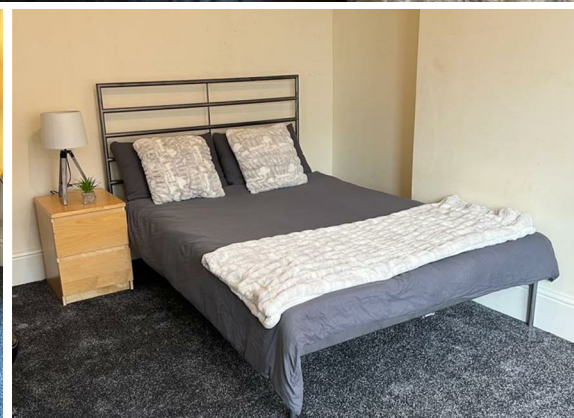

**8 Bed
House - Semi-
Detached
located
in Fallowfield
£5,026 Per Month**

DIRECTIONS

CONTACT

31 Barlow Moor Road
Didsbury
Manchester
M20 6TW

E: office@stantonproperties.co.uk
T: 01614345307